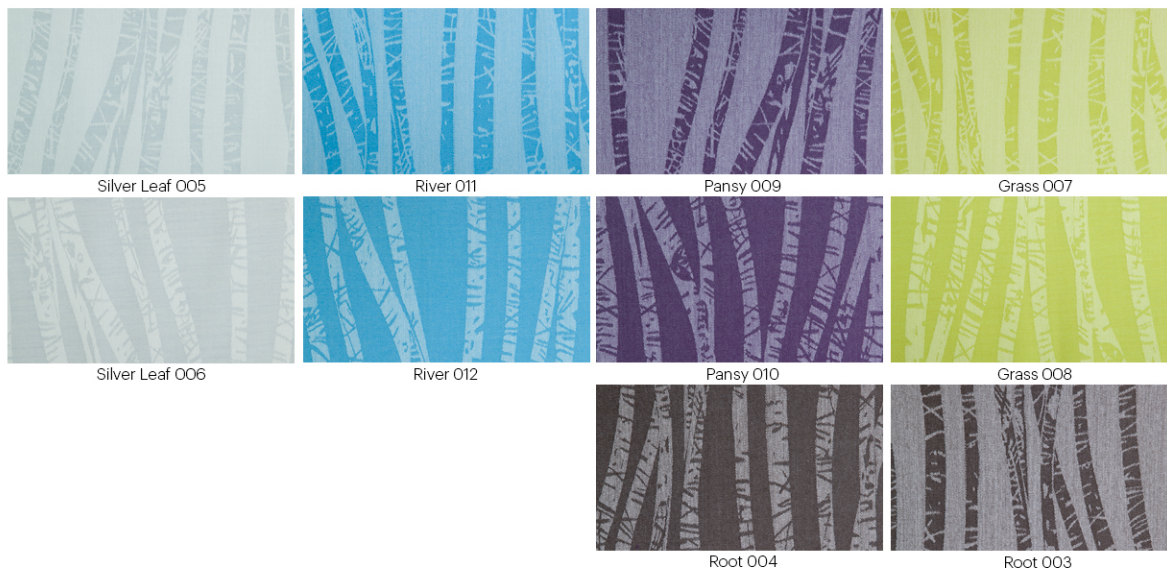

BIRCH

Range Colours

Product	Birch
Width	135cm
Weight	290 g/m ²
Composition	62% Wool 31% Polyester 7% Nylon
Pattern Repeat	V: 79cm H: 38cm
CTA Rating	Heavy Duty Commercial Use Commercial Screen Fabric
Martindale	41,200 abrasions
Applications	Upholstery, Screens
Flammability	AS1530.3
Green Rating	